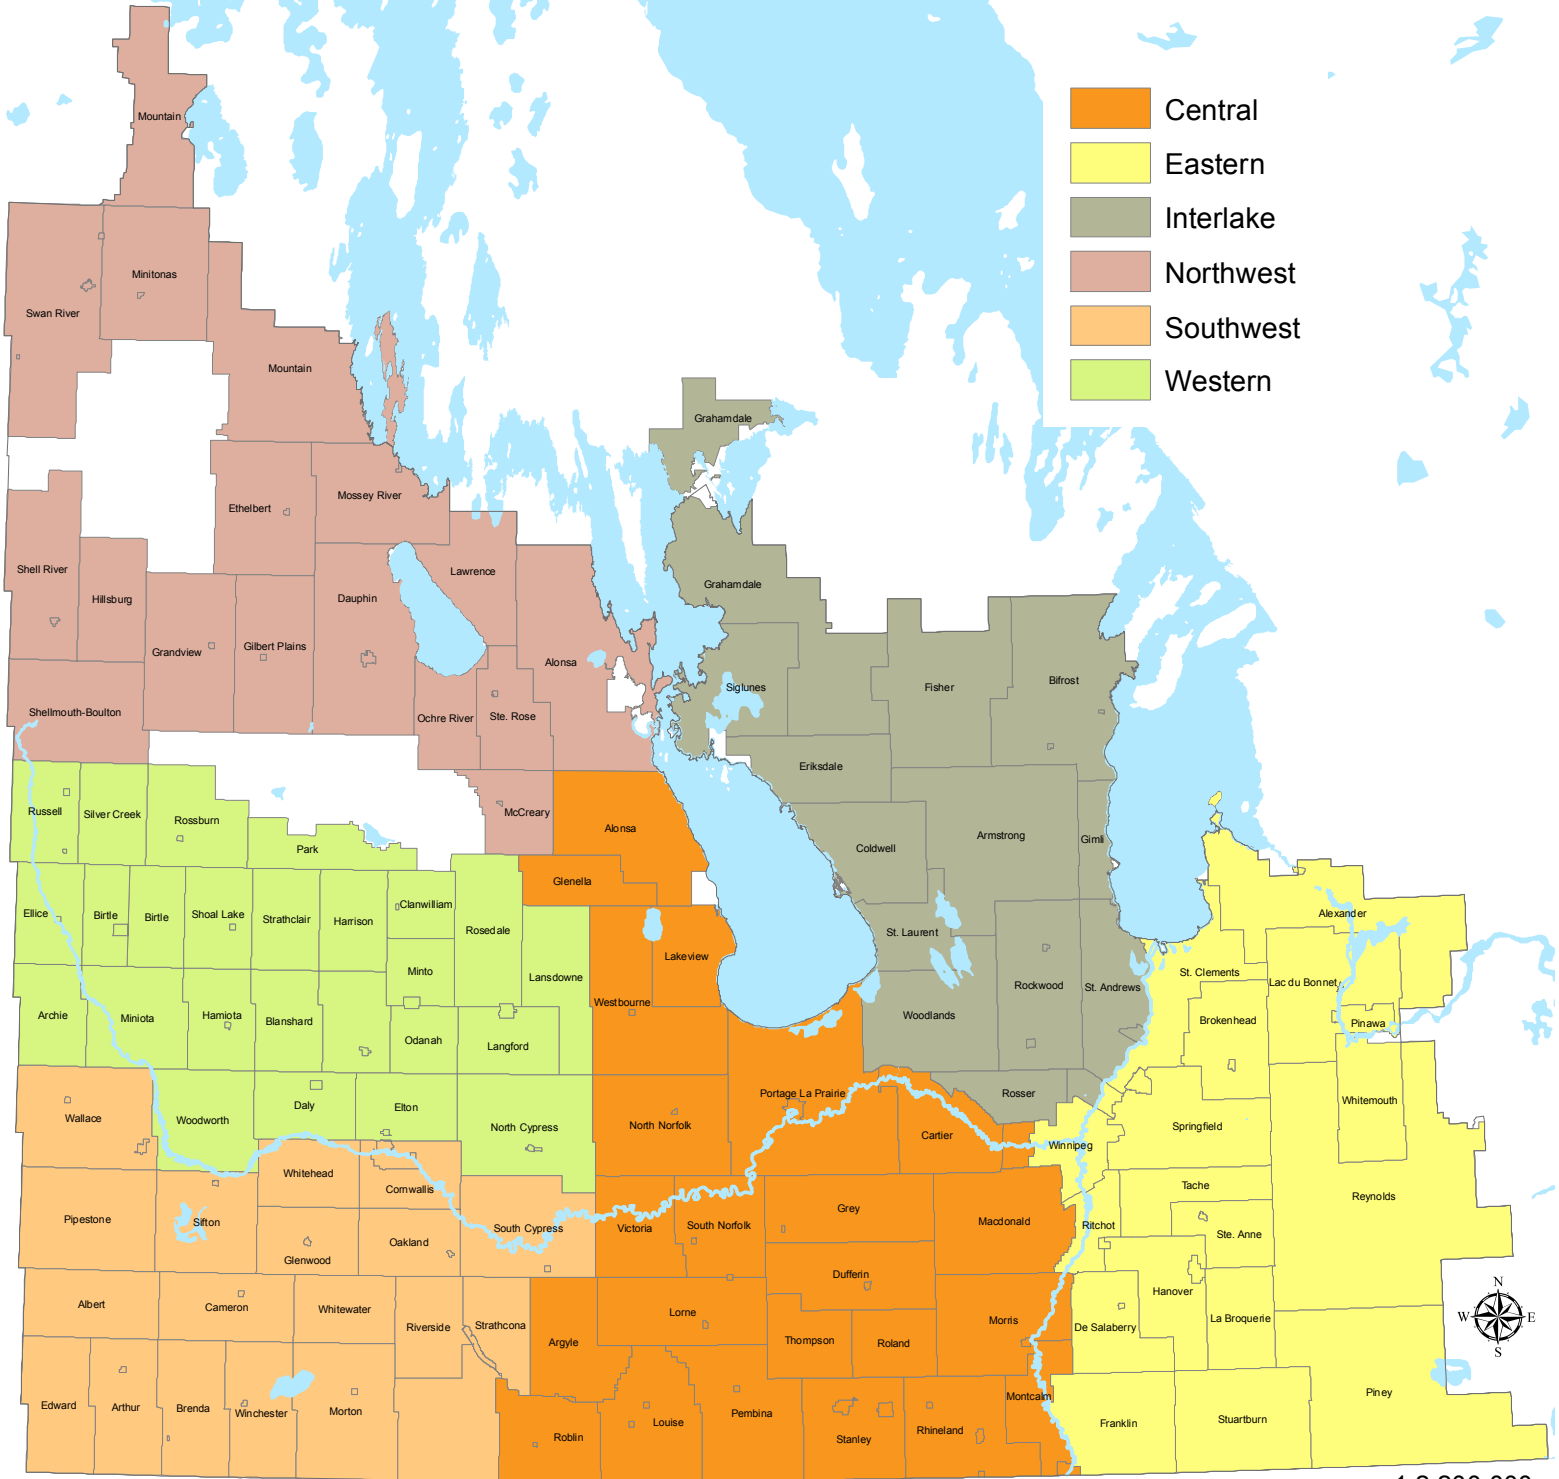

Manitoba Sheep Association Districts

1:2,200,000